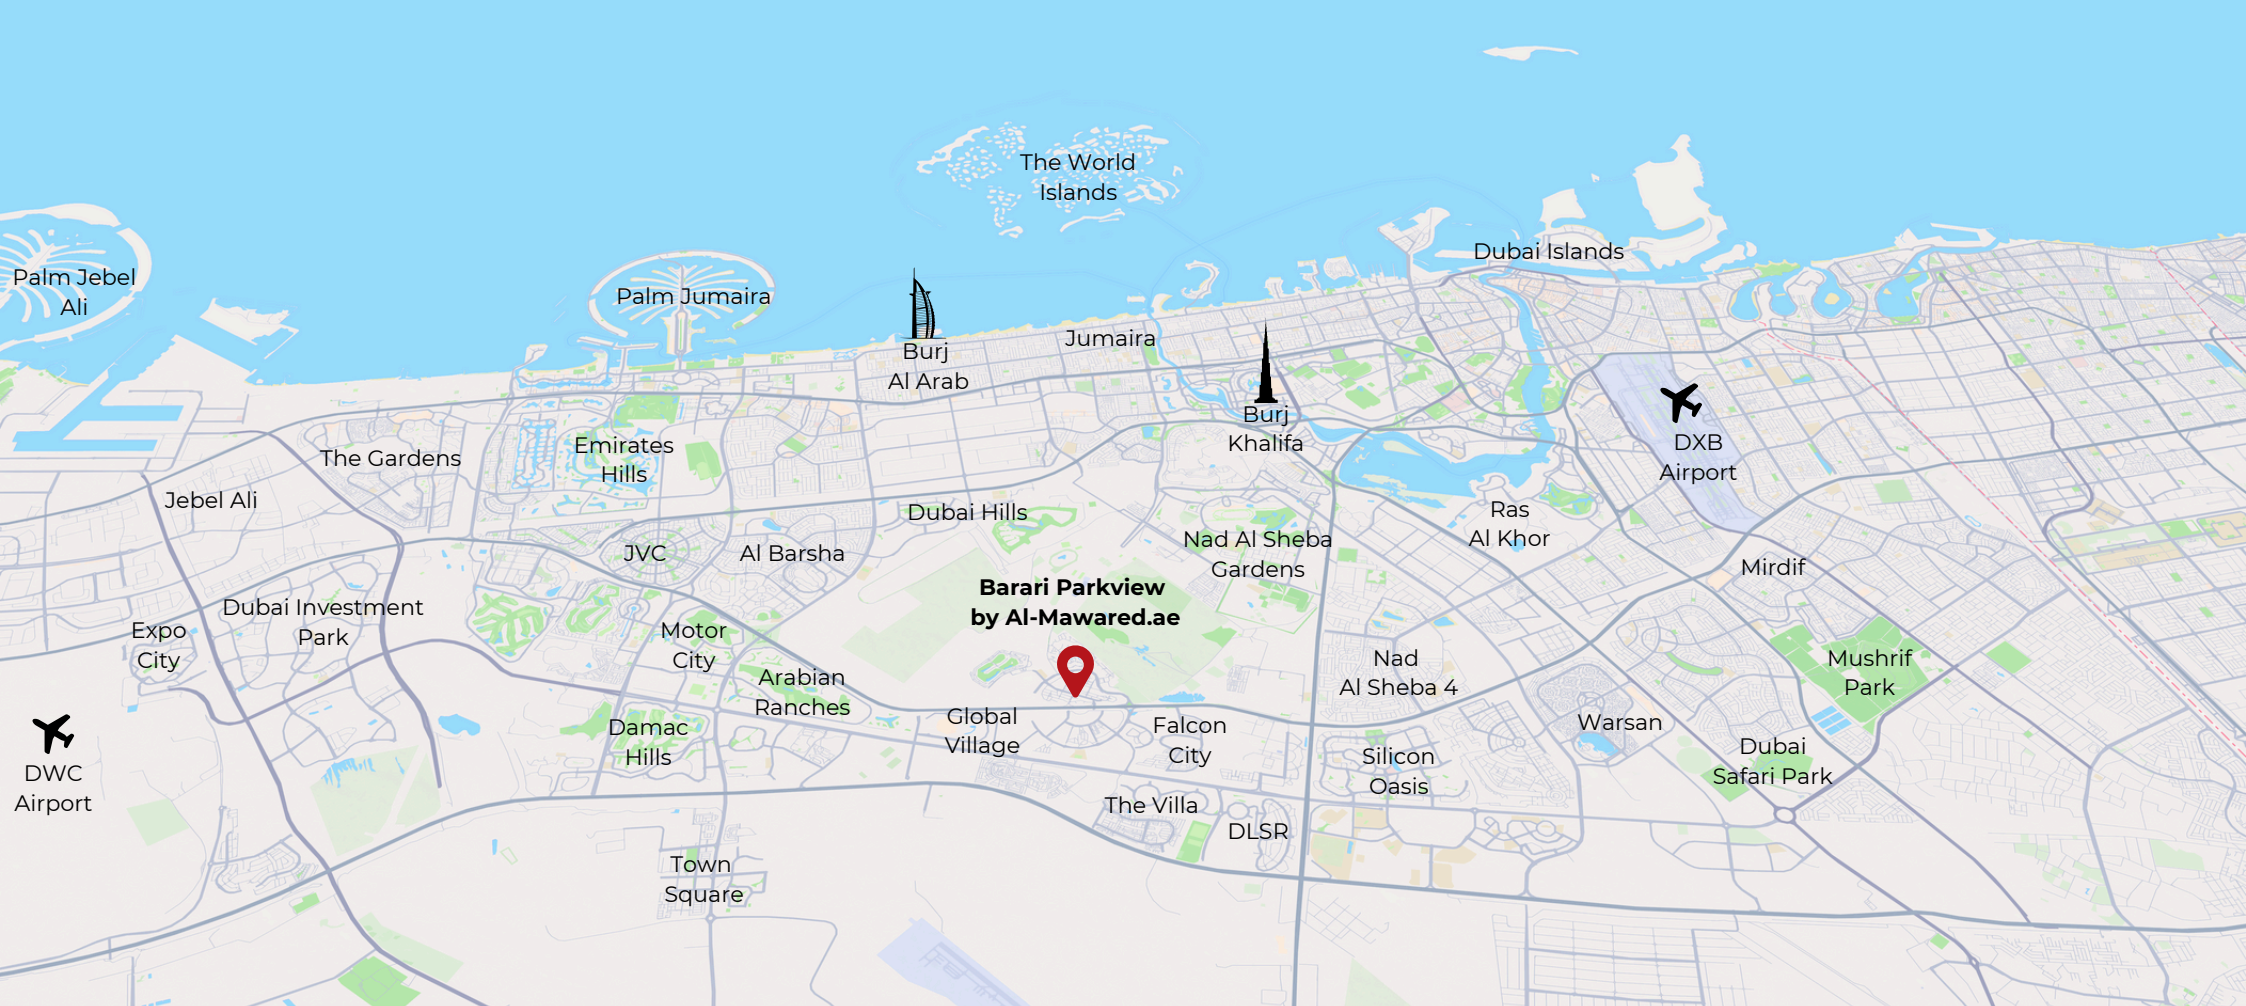

05 Minutes

Global Village

01 Minutes

Dunecrest American School

20 Minutes

Dubai Mall & Burj Khalifa

15 Minutes

Ras Al Khor Wildlife Sanctuary

15 Minutes

Maydan Racecourse

20 Minutes

Museum of the Future

15 Minutes

Dubai International Financial Centre

15 Minutes

Dubai World Trade Centre

20 Minutes

Palm Jumeirah

20 Minutes

Emirates Golf Club

20 Minutes

Dubai International Airport

20 Minutes

Dubai World Central Airport